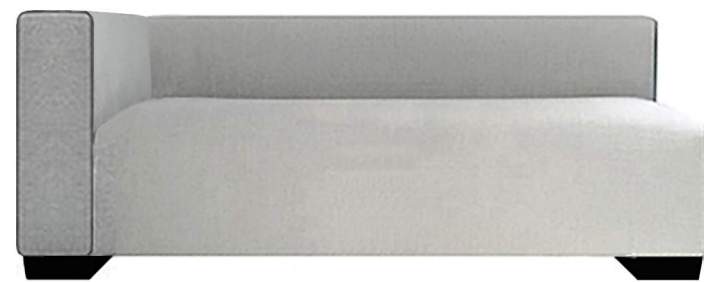

michael tyler furniture

CARRERA SOFA AND UNIT DIMENSIONS

CARRERA 240 cm MAJOR SOFA
FORMAL BACK
W 240 cm x D 100 cm x H 94 cm

CARRERA 200 cm LARGE SOFA
FORMAL BACK
W 200 cm x D 100 cm x H 94 cm

CARRERA 165 cm MEDIUM SOFA
FORMAL BACK
W 165 cm x D 100 cm x H 94 cm

CARRERA 140 cm SMALL SOFA
FORMAL BACK
W 140 cm x D 100 cm x H 94 cm

CARRERA 120 cm CHAIR
FORMAL BACK
W 120 cm x D 100 cm x H 94 cm

CARRERA 160 cm LHF/RHF
ARM UNIT
W 160 cm x D 100 cm x H 66 cm

CARRERA 145 cm LHF/RHF
ARM UNIT
W 145 cm x D 100 cm x H 66 cm

CARRERA 80 cm BACK CUSHION
W 80 cm x H 60 cm

CARRERA 60 cm BACK CUSHION
W 60 cm x H 60 cm

FEATURES

1. BACK CUSHIONS ARE 100% DUCK FEATHER, SUSTAINABLY SOURCED.
2. FIXED SEAT CONSTRUCTION IS FOAM WITH A FIBRE WRAP WHICH MAINTAINS A TIDY APPEARANCE
3. STYLISH CONTEMPORARY LOOKS WITH A VAST NUMBER OF SIZE OPTIONS, SOFAS, UNITS AND A MATCHING CHAIR ARE AVAILABLE
4. WOODEN FOOT: BLACK, NATURAL AND WALNUT. METAL: CHROME CHAIR: BLACK ONLY
5. CARRERA UNITS COME WITHOUT BACK CUSHIONS SO THAT YOU CAN ORDER AS MANY AS YOU LIKE TO CREATE YOUR OWN UNIQUE LOOK
5. LEATHER MICRO PIPING TO ARMS, SEAT AND BACK CUSHIONS. FOR COLOURS, PLEASE SEE OUR WEBSITE