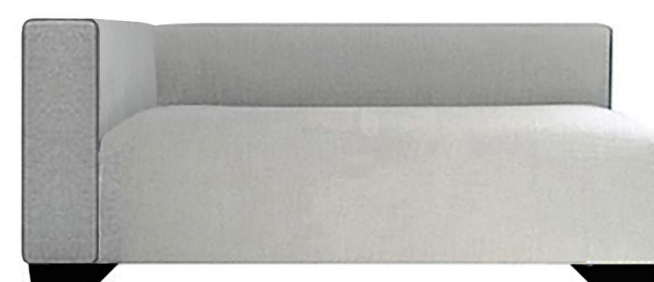

michael tyler furniture

CARRERA SOFA AND UNIT DIMENSIONS

CARRERA 240 cm MAJOR SOFA
FORMAL BACK
W 240 cm x D 100 cm x H 94 cm

CARRERA 200 cm LARGE SOFA
FORMAL BACK
W 200 cm x D 100 cm x H 94 cm

CARRERA 165 cm MEDIUM SOFA
FORMAL BACK
W 165 cm x D 100 cm x H 94 cm

CARRERA 140 cm SMALL SOFA
FORMAL BACK
W 140 cm x D 100 cm x H 94 cm

CARRERA 120 cm CHAIR
FORMAL BACK
W 120 cm x D 100 cm x H 94 cm

CARRERA 160 cm LHF/RHF
ARM UNIT
W 160 cm x D 100 cm x H 66 cm

CARRERA 145 cm LHF/RHF
ARM UNIT
W 145 cm x D 100 cm x H 66 cm

CARRERA 80 cm BACK CUSHION
W 80 cm x H 60 cm

CARRERA 60 cm BACK CUSHION
W 60 cm x H 60 cm

FEATURES

1. BACK CUSHIONS ARE 100% DUCK FEATHER, SUSTAINABLY SOURCED.
2. FIXED SEAT CONSTRUCTION IS FOAM WITH A FIBRE WRAP WHICH MAINTAINS A TIDY APPEARANCE
3. STYLISH CONTEMPORARY LOOKS WITH A VAST NUMBER OF SIZE OPTIONS, SOFAS, UNITS AND A MATCHING CHAIR ARE AVAILABLE
4. WOODEN FOOT: BLACK, NATURAL AND WALNUT. METAL: CHROME CHAIR: BLACK ONLY
5. CARRERA UNITS COME WITHOUT BACK CUSHIONS SO THAT YOU CAN ORDER AS MANY AS YOU LIKE TO CREATE YOUR OWN UNIQUE LOOK
5. LEATHER MICRO PIPING TO ARMS, SEAT AND BACK CUSHIONS. FOR COLOURS, PLEASE SEE OUR WEBSITE