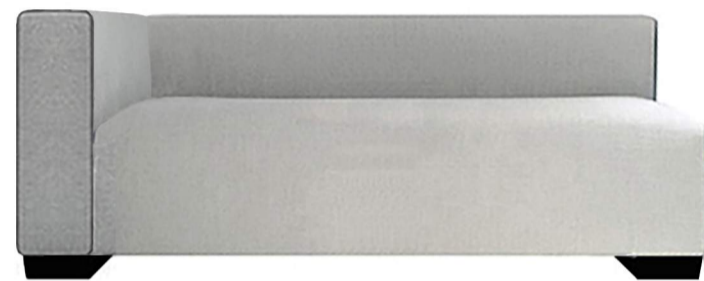

# CARRERA SOFA AND UNIT DIMENSIONS

CARRERA 240 cm MAJOR SOFA  
FORMAL BACK  
W 240 cm x D 100 cm x H 94 cm

CARRERA 200 cm LARGE SOFA  
FORMAL BACK  
W 200 cm x D 100 cm x H 94 cm

CARRERA 165 cm MEDIUM SOFA  
FORMAL BACK  
W 165 cm x D 100 cm x H 94 cm

CARRERA 140 cm SMALL SOFA  
FORMAL BACK  
W 140 cm x D 100 cm x H 94 cm

CARRERA 120 cm CHAIR  
FORMAL BACK  
W 120 cm x D 100 cm x H 94 cm

CARRERA 160 cm LHF/RHF  
ARM UNIT  
W 160 cm x D 100 cm x H 66 cm