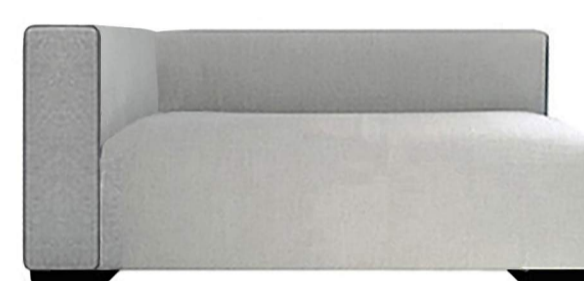

CARRERA 120 cm LHF/RHF
ARM UNIT
W 120 cm x D 100 cm x H 66 cm