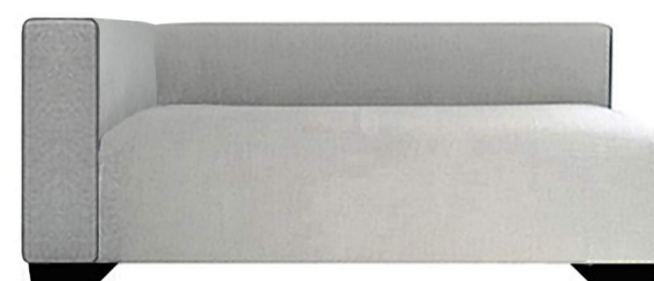

# CARRERA SOFA AND UNIT DIMENSIONS

CARRERA 240 cm MAJOR SOFA  
FORMAL BACK  
W 240 cm x D 100 cm x H 94 cm

CARRERA 200 cm LARGE SOFA  
FORMAL BACK  
W 200 cm x D 100 cm x H 94 cm

CARRERA 165 cm MEDIUM SOFA  
FORMAL BACK  
W 165 cm x D 100 cm x H 94 cm

CARRERA 140 cm SMALL SOFA  
FORMAL BACK  
W 140 cm x D 100 cm x H 94 cm

CARRERA 120 cm CHAIR  
FORMAL BACK  
W 120 cm x D 100 cm x H 94 cm

CARRERA 160 cm LHF/RHF  
ARM UNIT  
W 160 cm x D 100 cm x H 66 cm

## FEATURES

1. BACK CUSHIONS ARE 100% DUCK FEATHER, SUSTAINABLY SOURCED.
2. FIXED SEAT CONSTRUCTION IS FOAM WITH A FIBRE WRAP WHICH MAINTAINS A TIDY APPEARANCE
3. STYLISH CONTEMPORARY LOOKS WITH A VAST NUMBER OF SIZE OPTIONS, SOFAS, UNITS AND A MATCHING CHAIR ARE AVAILABLE
4. WOODEN FOOT: BLACK, NATURAL AND WALNUT. METAL: CHROME CHAIR: BLACK ONLY
5. CARRERA UNITS COME WITHOUT BACK CUSHIONS SO THAT YOU CAN ORDER AS MANY AS YOU LIKE TO CREATE YOUR OWN UNIQUE LOOK
5. LEATHER MICRO PIPING TO ARMS, SEAT AND BACK CUSHIONS. FOR COLOURS, PLEASE SEE OUR WEBSITE